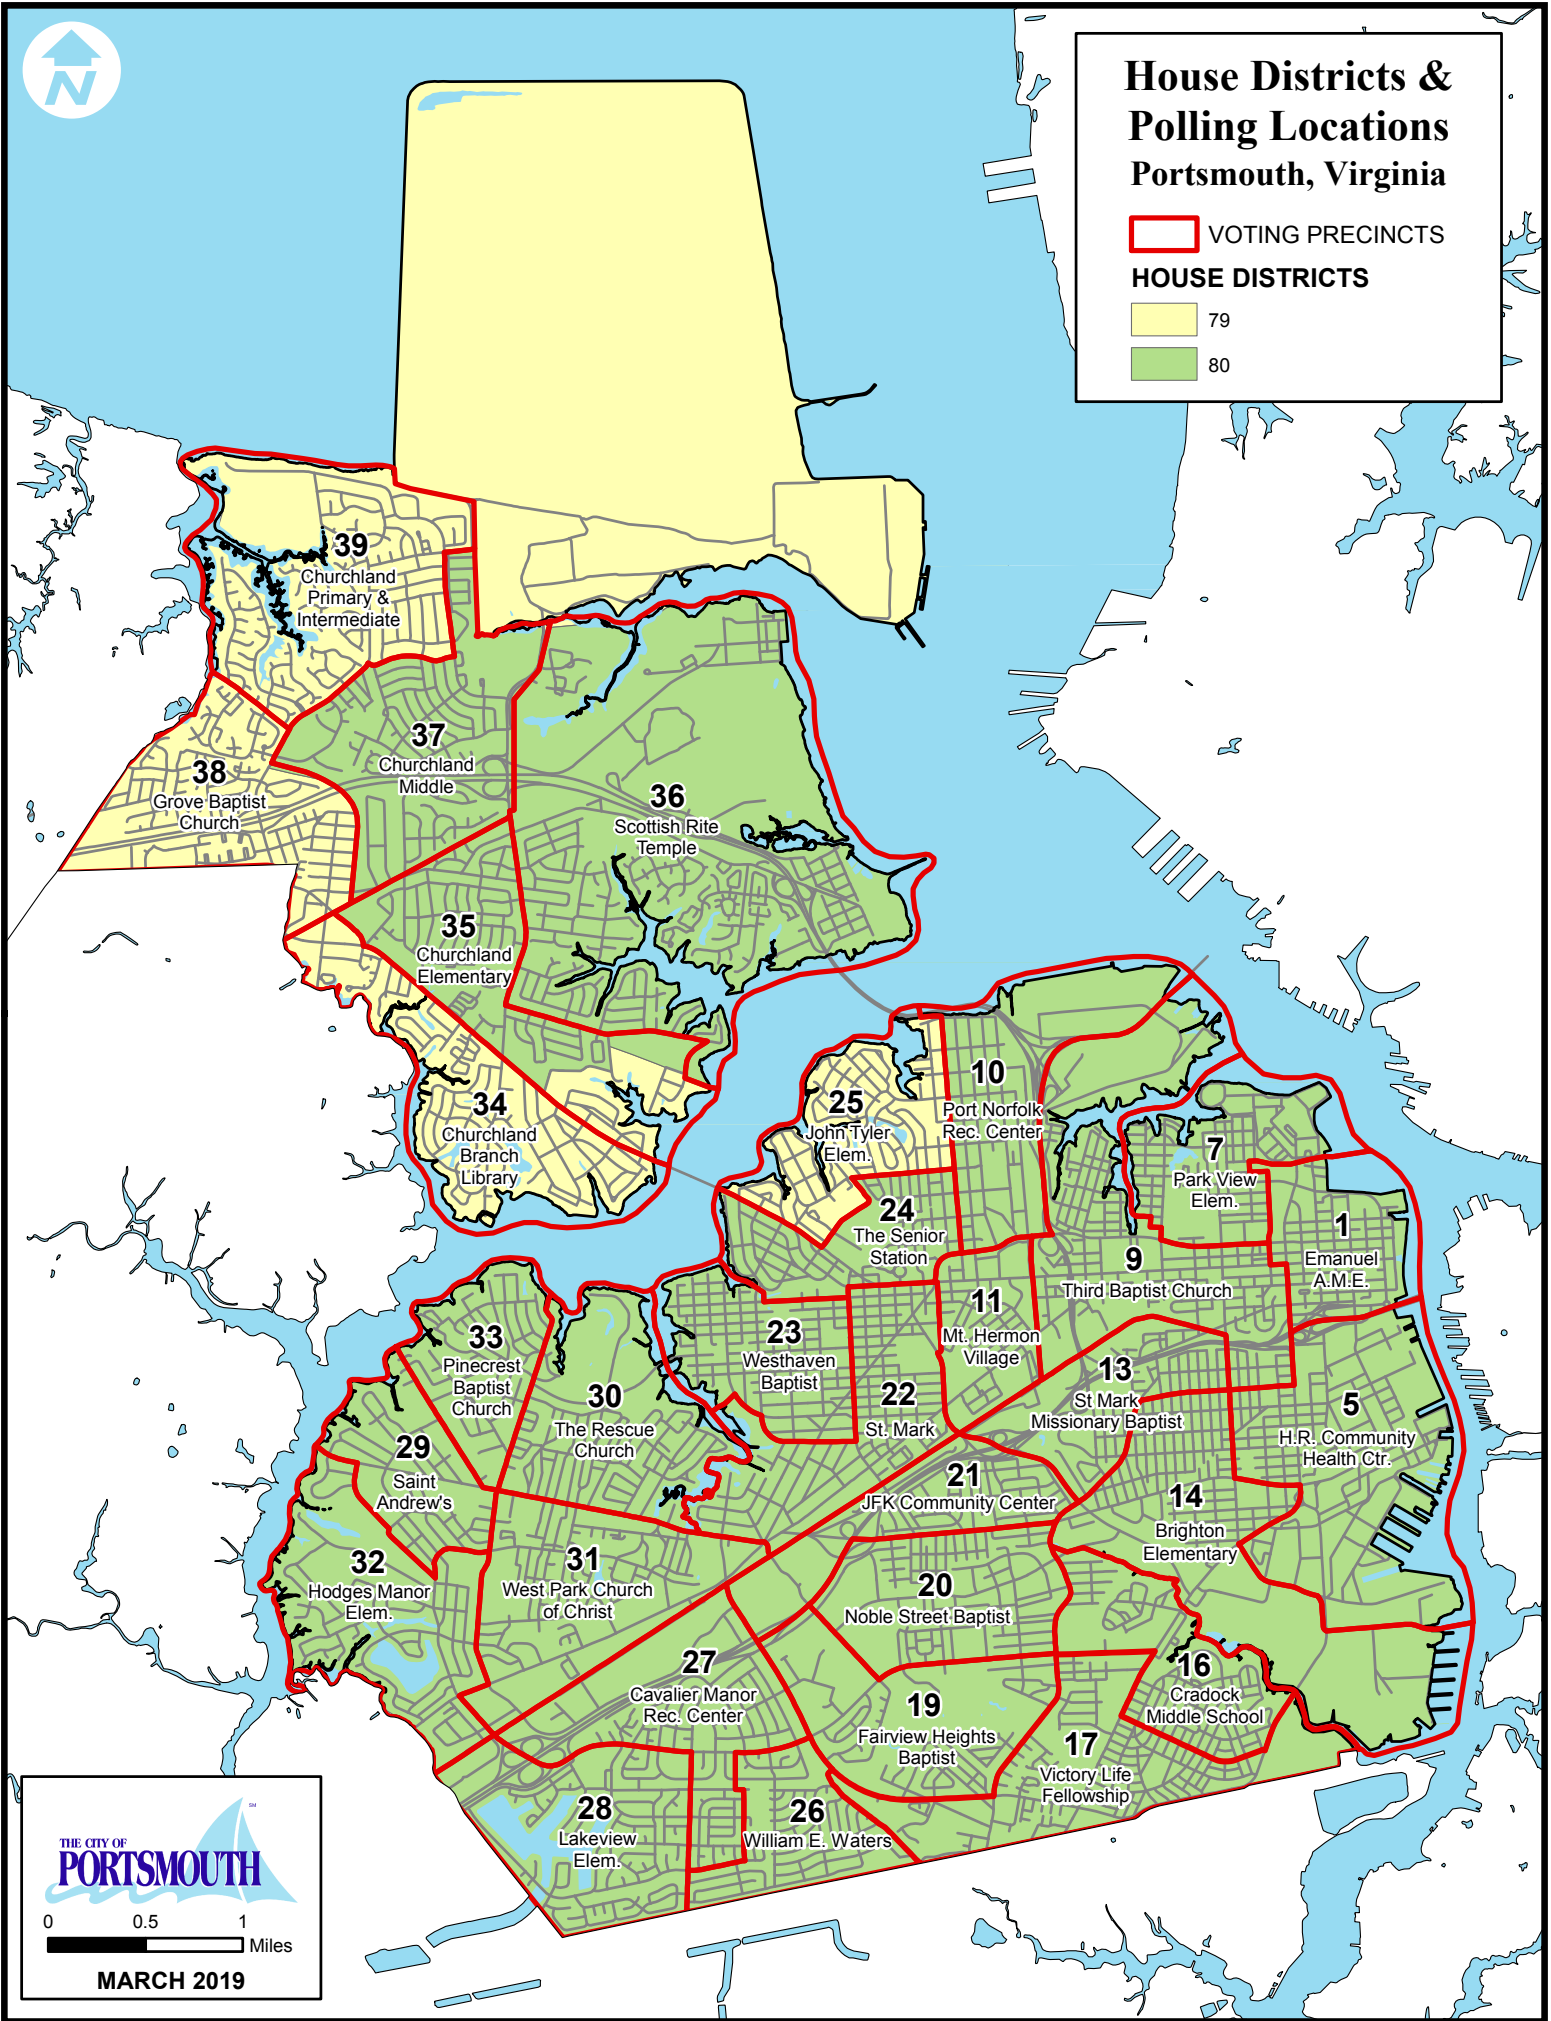

House Districts & Polling Locations Portsmouth, Virginia

 VOTING PRECINCTS

HOUSE DISTRICTS

 79

 80

0 0.5 1 Miles

MARCH 2019